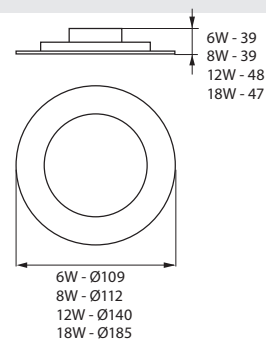

LED SMD

LITEN LED

LED technology

Оправа typu downlight LED  
LED downlight fitting  
Светильник типа downlight (направленного света) LED

LITEN LED 6W-WW

LITEN LED 8W-WW

LITEN LED 12W-WW

LITEN LED 18W-WW

**Kanlux**

	[W]	[lm]	lm/W	Tc [K]	
LITEN LED 6W-WW	25560	6W	390 lm	65	3000
LITEN LED 6W-NW	25561	6W	390 lm	65	4000
LITEN LED 8W-WW	25562	8W	550 lm	69	3000
LITEN LED 8W-NW	25563	8W	550 lm	69	4000
LITEN LED 12W-WW	25564	12W	800 lm	67	3000
LITEN LED 12W-NW	25565	12W	800 lm	67	4000
LITEN LED 18W-WW	25566	18W	1200 lm	67	3000
LITEN LED 18W-NW	25567	18W	1200 lm	67	4000

LITEN LED 6W    ØØ87mm  
 LITEN LED 8W    ØØ96mm  
 LITEN LED 12W    ØØ118mm  
 LITEN LED 18W    ØØ148mm

PL

biały  
obudowa / klosz: tworzywo sztuczne

GB

white  
casing / diffuser: plastic

RUS

белый  
корпус / плафон: пластик