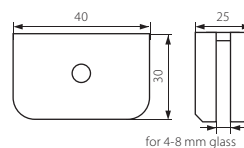

LED SMD

Dekoracyjna oprawa meblowa LED
Decorative furniture mounted LED fitting
Декоративный мебельный светодиодный светильник

ZAFIRAS LED

LED technology

ZAFIRAS LED

- 12V DC
- 1.5 W
- 2 x 0.4 mm² / 150cm
- 8lm / 30
- 30000 h
- ≥15000
- CE