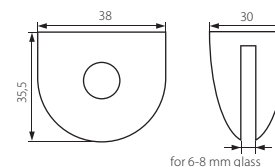

RUBINAS LED

LED technology

RUBINAS 2LED