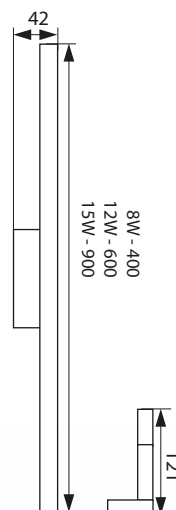

IP44

ASTEN LED

ASTEN LED IP44 8W NW

ASTEN LED IP44 12W NW

ASTEN LED IP44 15W NW

Kanlux

Model	Part Number	Power (W)	Light Output (lm)
ASTEN LED IP44 8W-NW	26680	8 W	450 lm
ASTEN LED IP44 12W-NW	26681	12 W	770 lm
ASTEN LED IP44 15W-NW	26682	15 W	970 lm